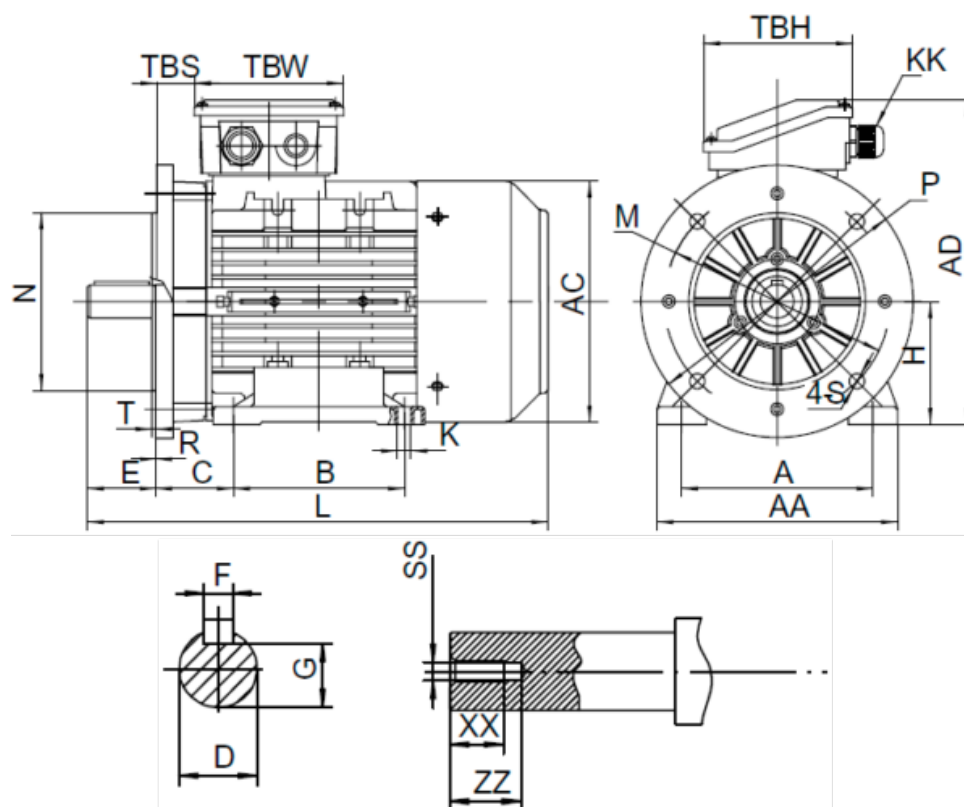

# Data Sheet

Article number: 25160000961740

Description: Kleedrive T2A 631-6 0.09kw 900 rpm UL/CSA  
3x230/400V 50HZ IP55 B35 PTO

## Measures

A = 100	F = 4	TBW = 98
AA = 124	G = 8.5	XX = 10
AC = Ø122	H = 63	ZZ = 14
AD = 170	HD = 107	
B = 80	L = 215	
C = 40	SS = M4	
D = Ø11	TBH = 98	
E = 23	TBS = 10	